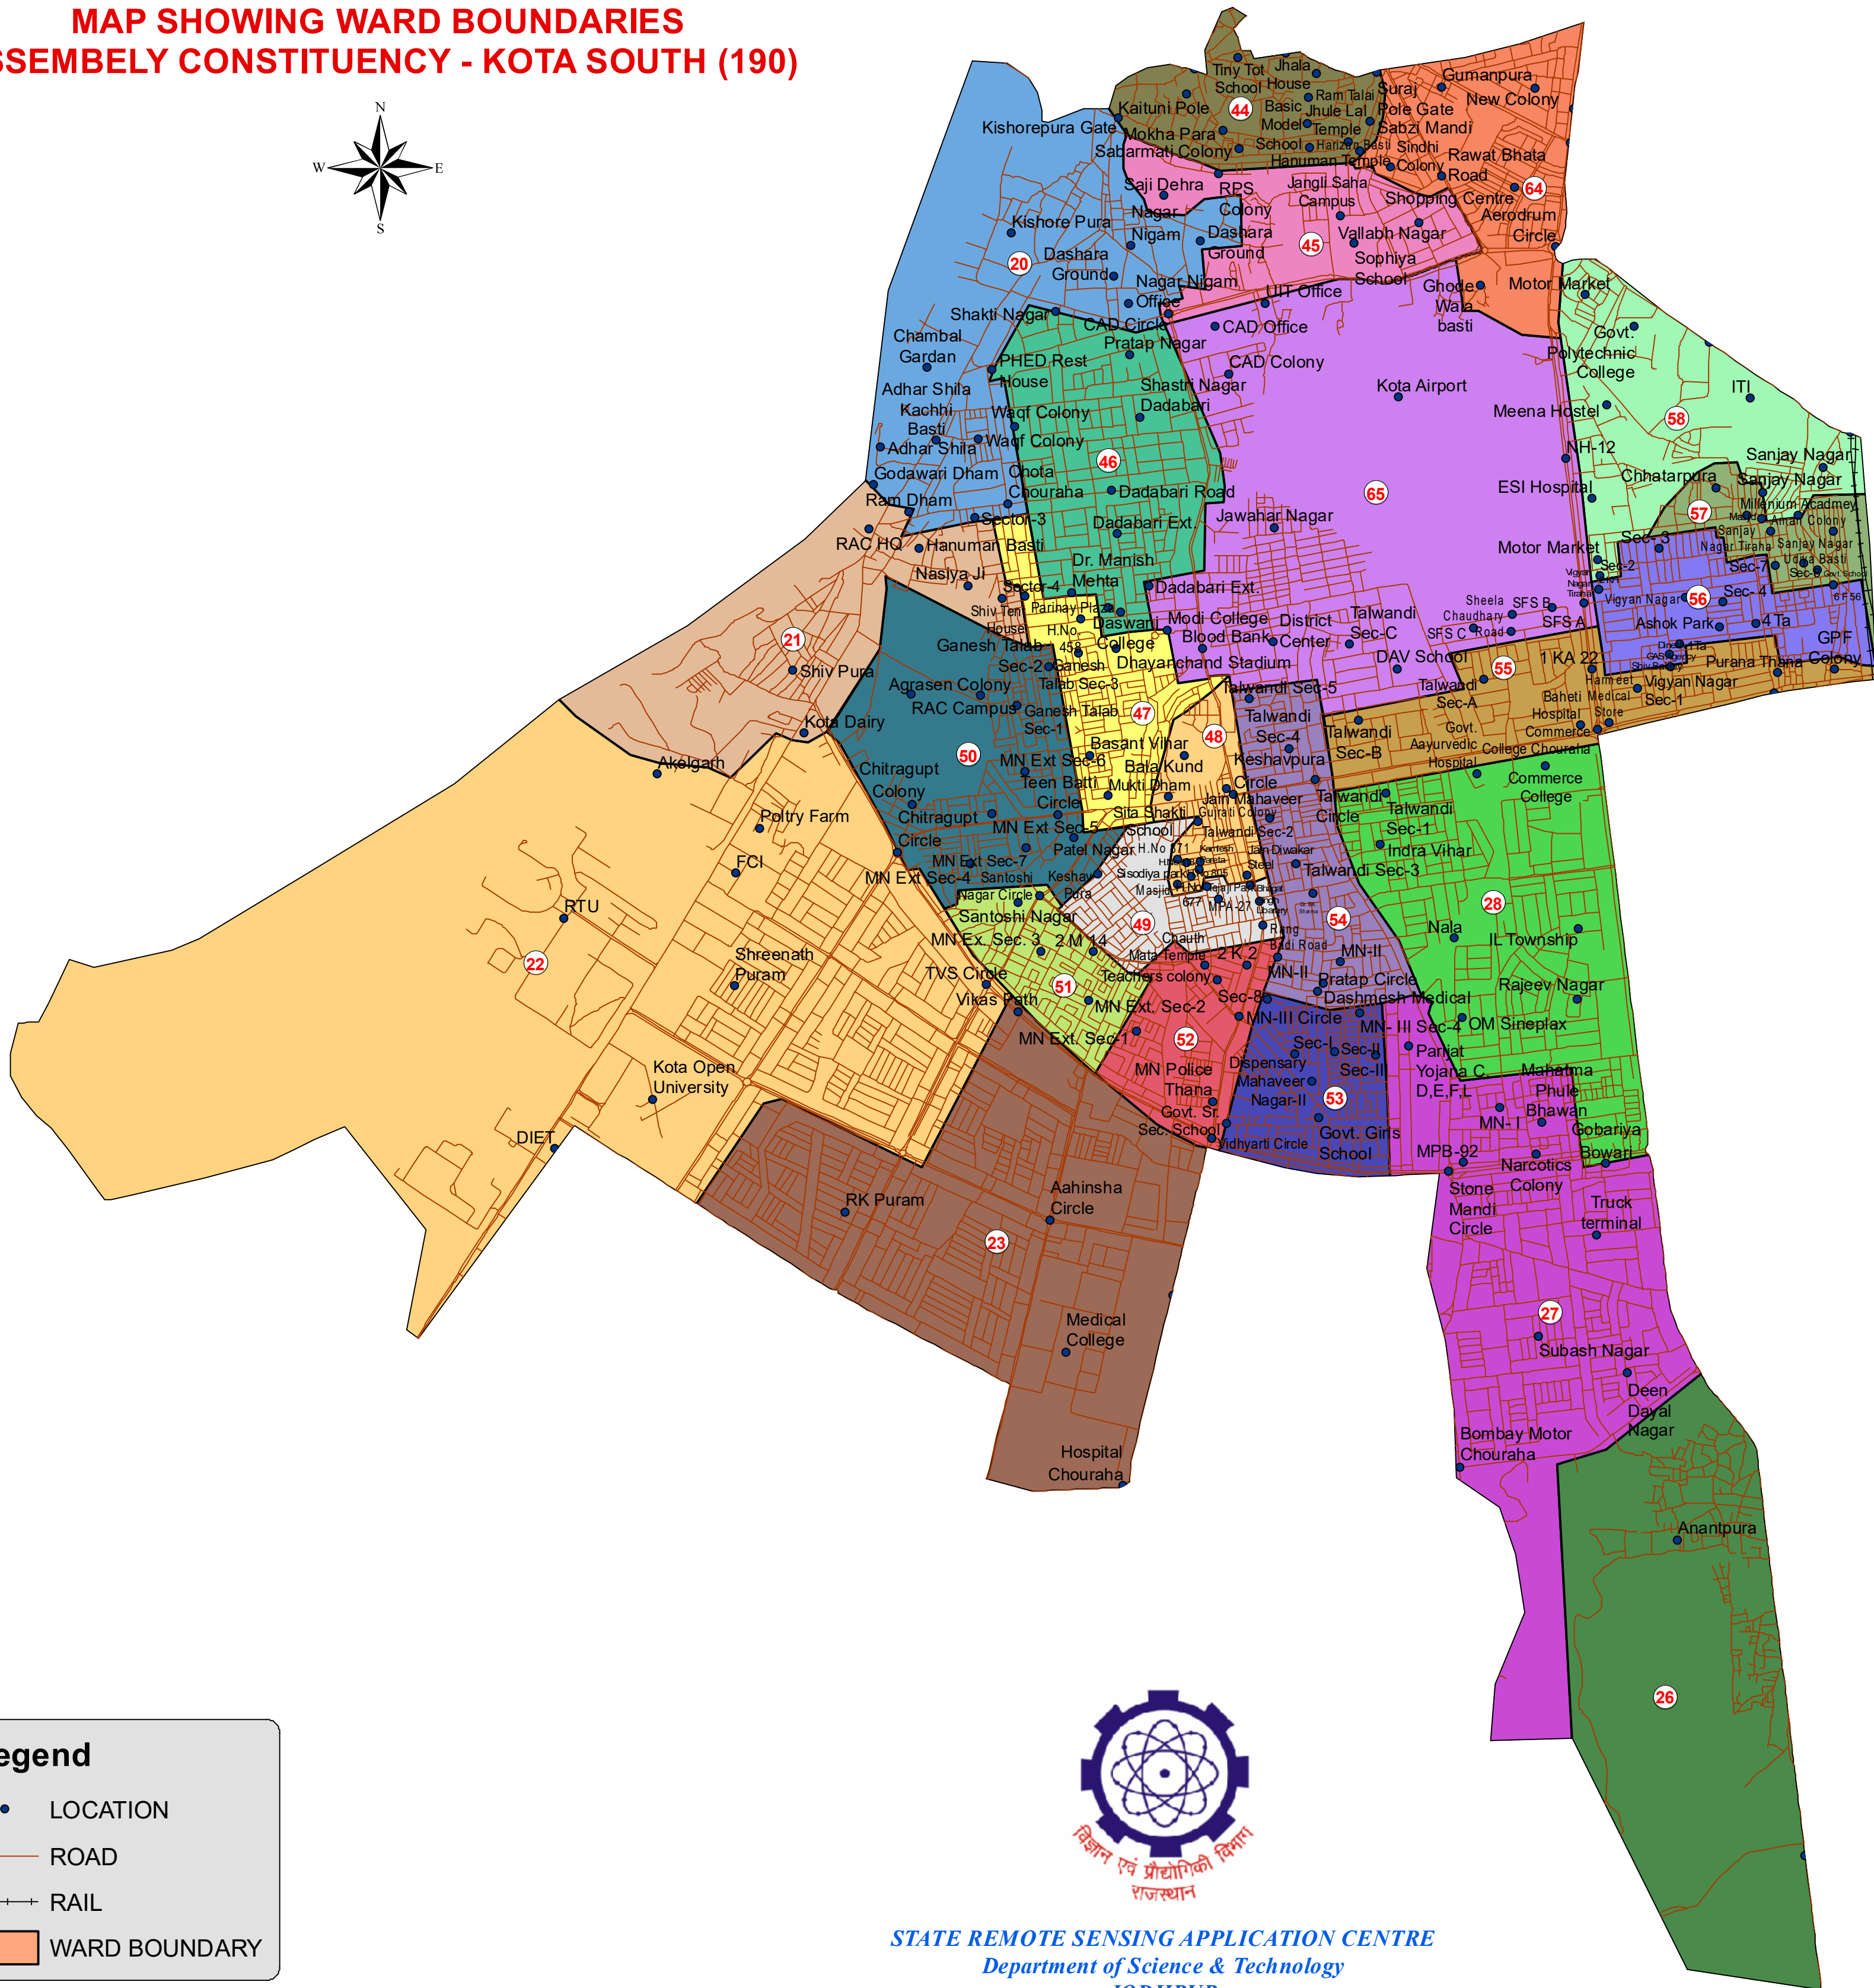

# MAP SHOWING WARD BOUNDARIES ASSEMBLY CONSTITUENCY - KOTA SOUTH (190)

**Legend**

- LOCATION
- ROAD
- +—+— RAIL
- ▭ WARD BOUNDARY

STATE REMOTE SENSING APPLICATION CENTRE  
Department of Science & Technology  
JODHPUR